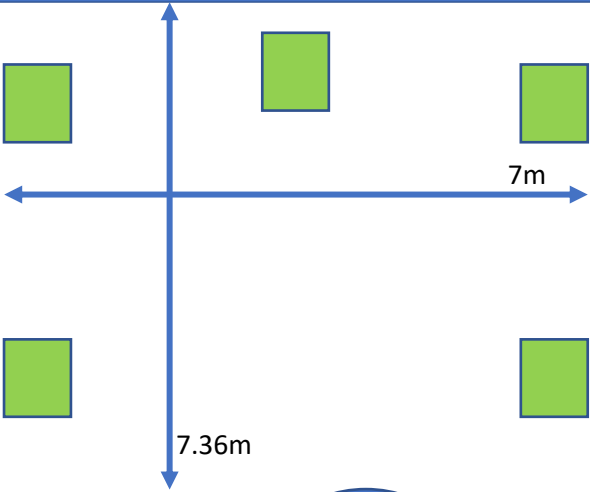

Ordinance Survey Map – Manchester Square, Bellingham, Northumberland

■ = table

Site Plan – Rose & Crown Manchester Square, Bellingham, Northumberland

 Picnic table max 6 seats