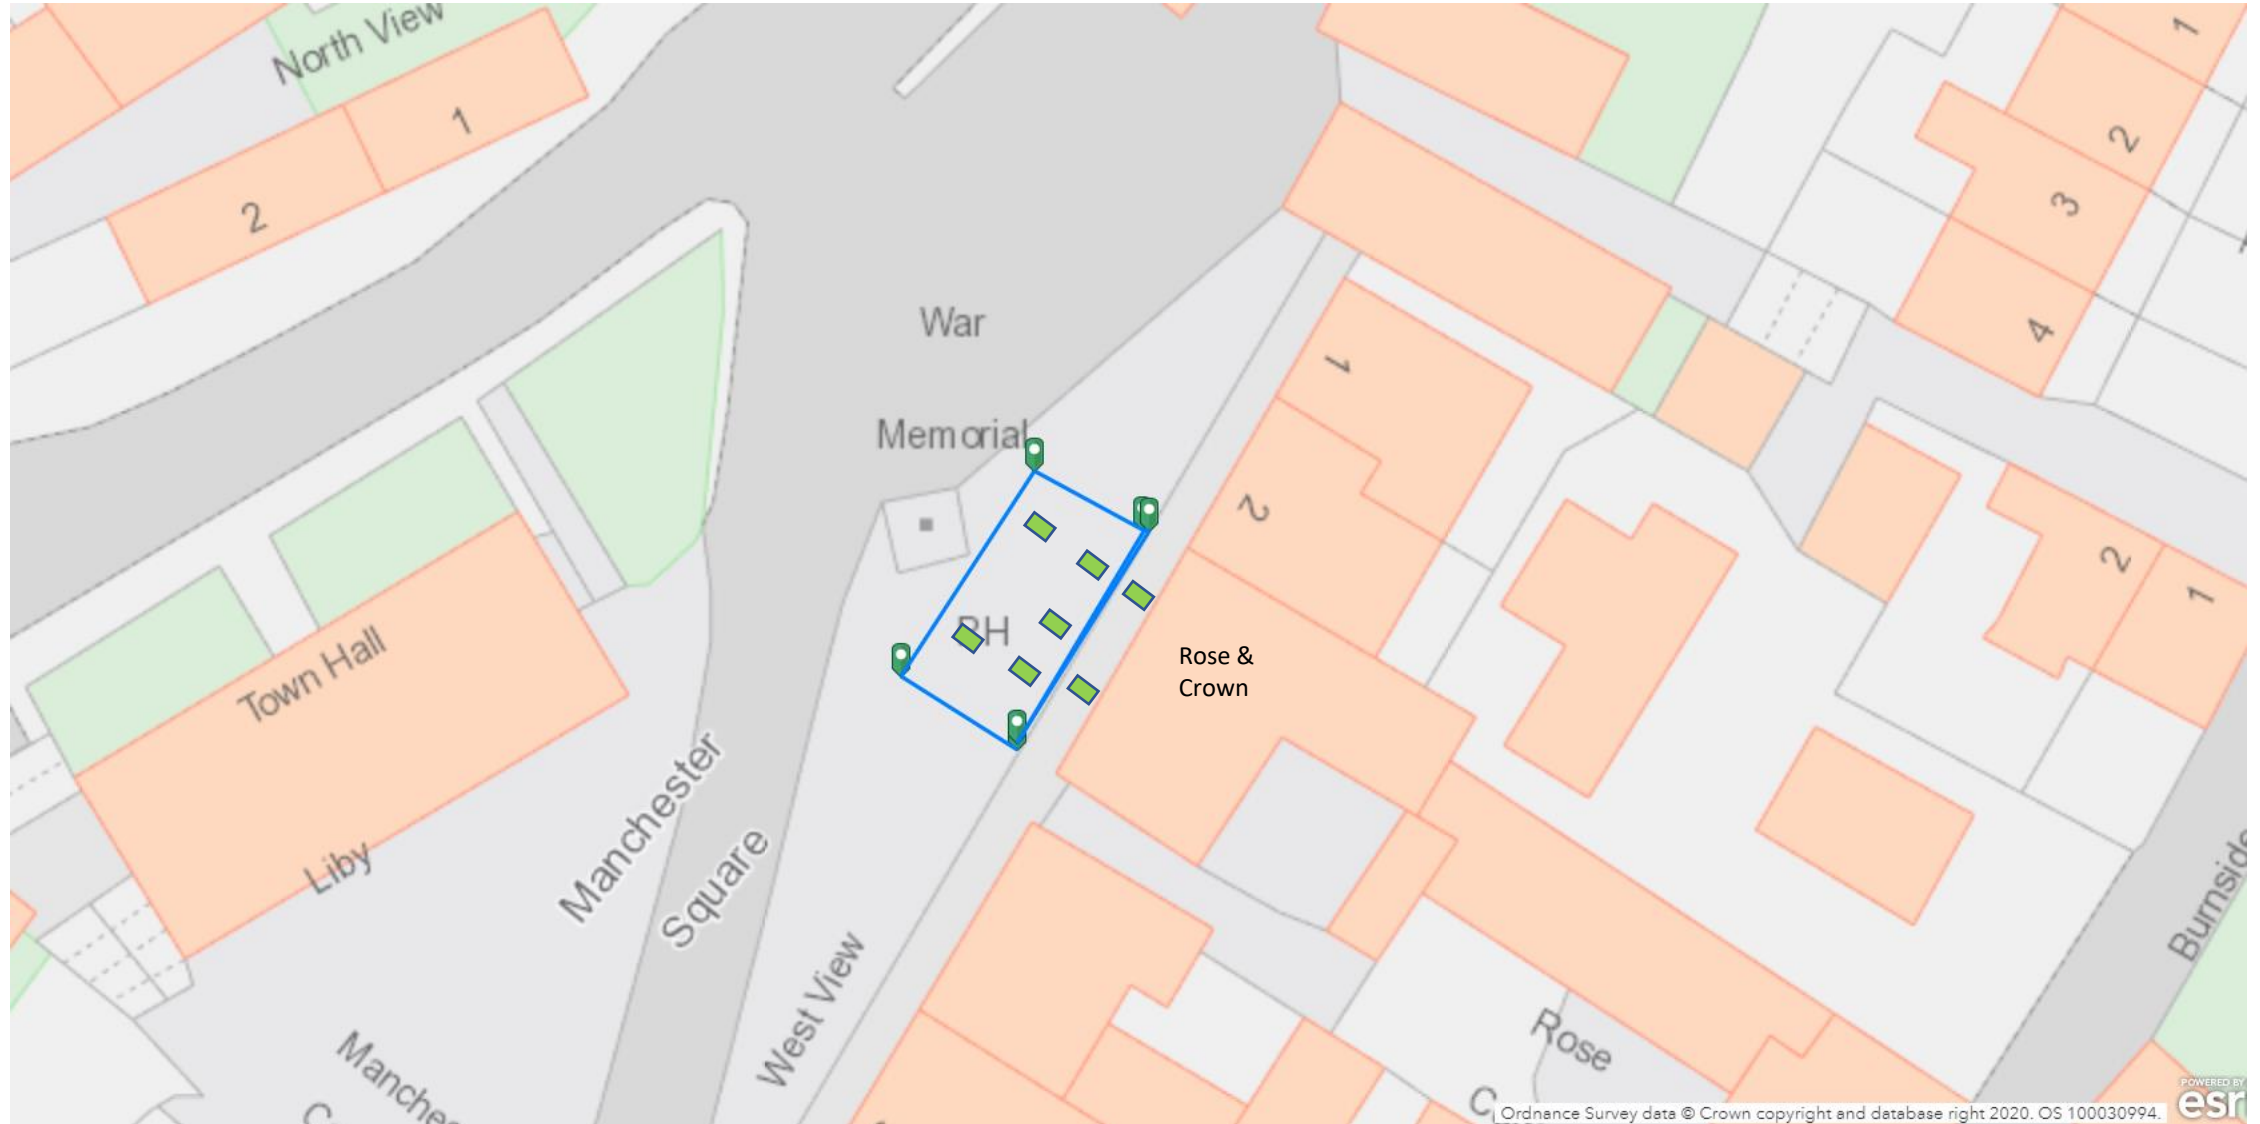

Ordinance Survey Map – Manchester Square, Bellingham, Northumberland

■ = table

Site Plan – Rose & Crown Manchester Square, Bellingham, Northumberland

 Picnic table max 6 seats