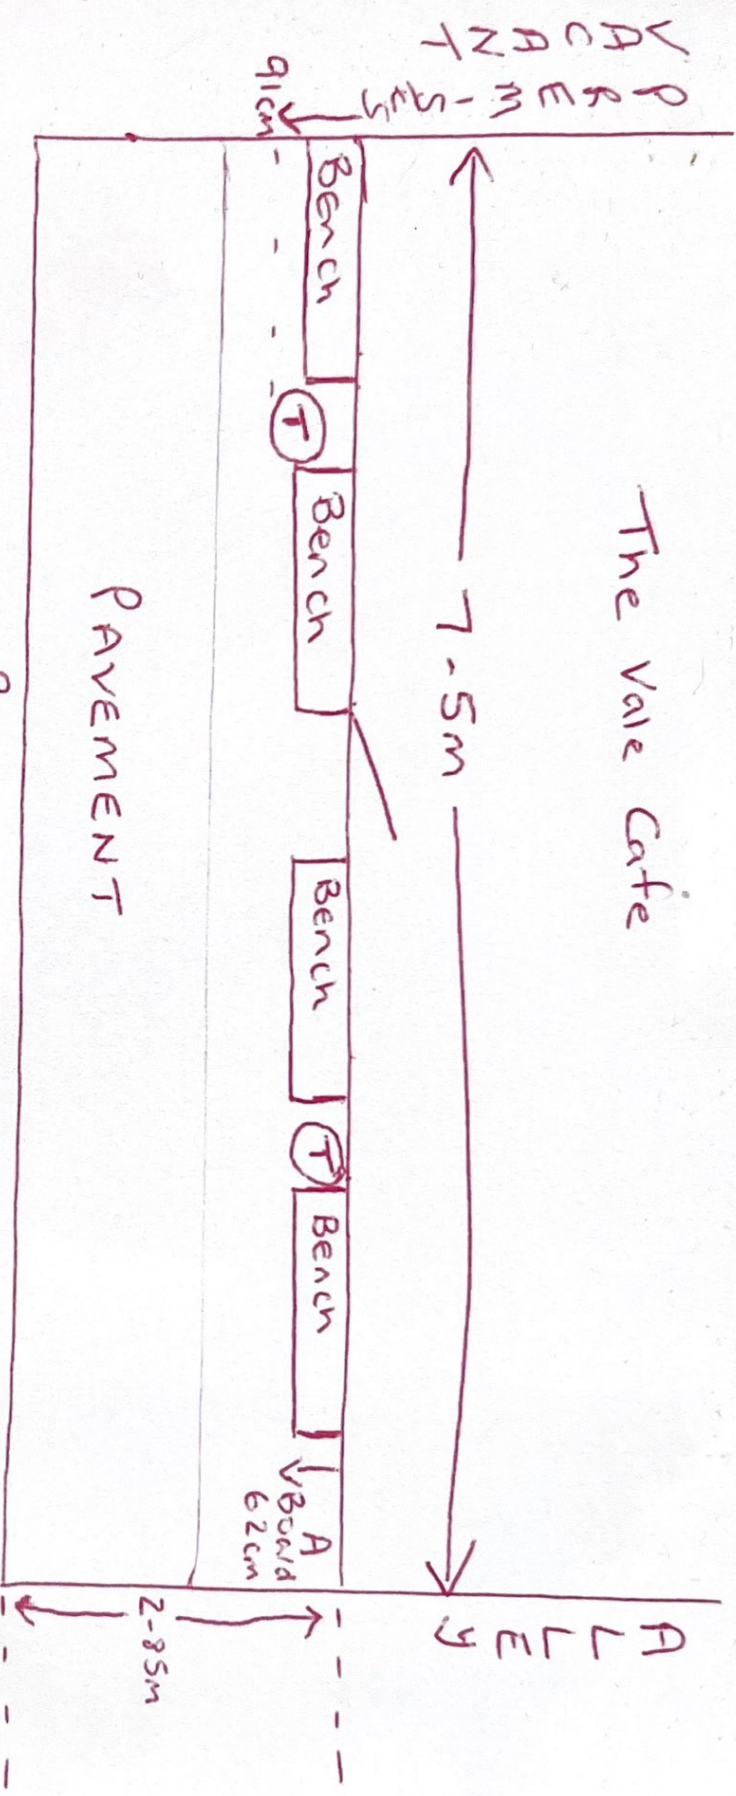

# The Vale Cafe

Proposed outdoor Furniture

Table - 0-45m  
Bench - 1-26m

24/09/2024