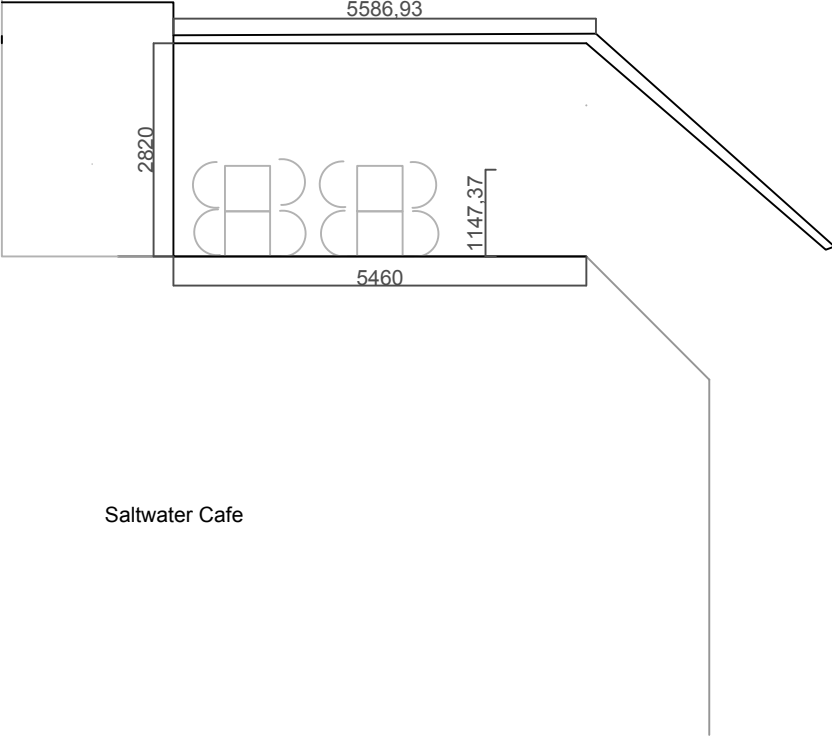

Saltwater Cafe Pavement licence dwg 1:100@ A4

0000,0000

The Haven

Saltwater Cafe