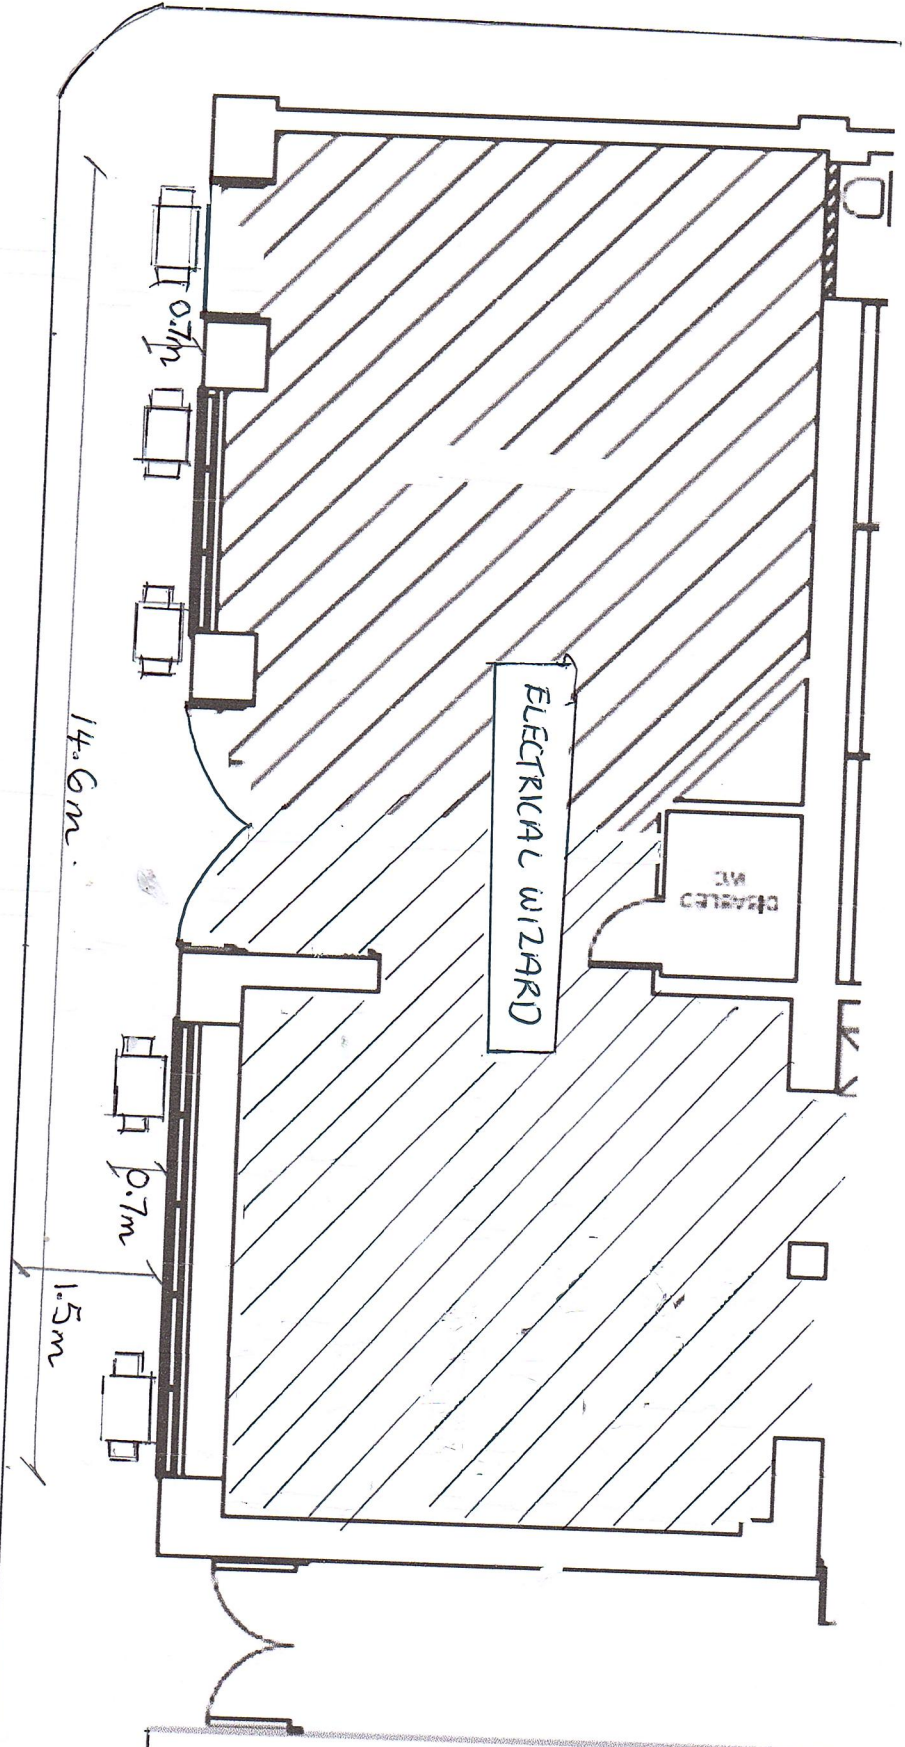

NEW MARKET

ELECTRICAL WIZARD

CLEANED WC

14.6m

0.7m

1.5m