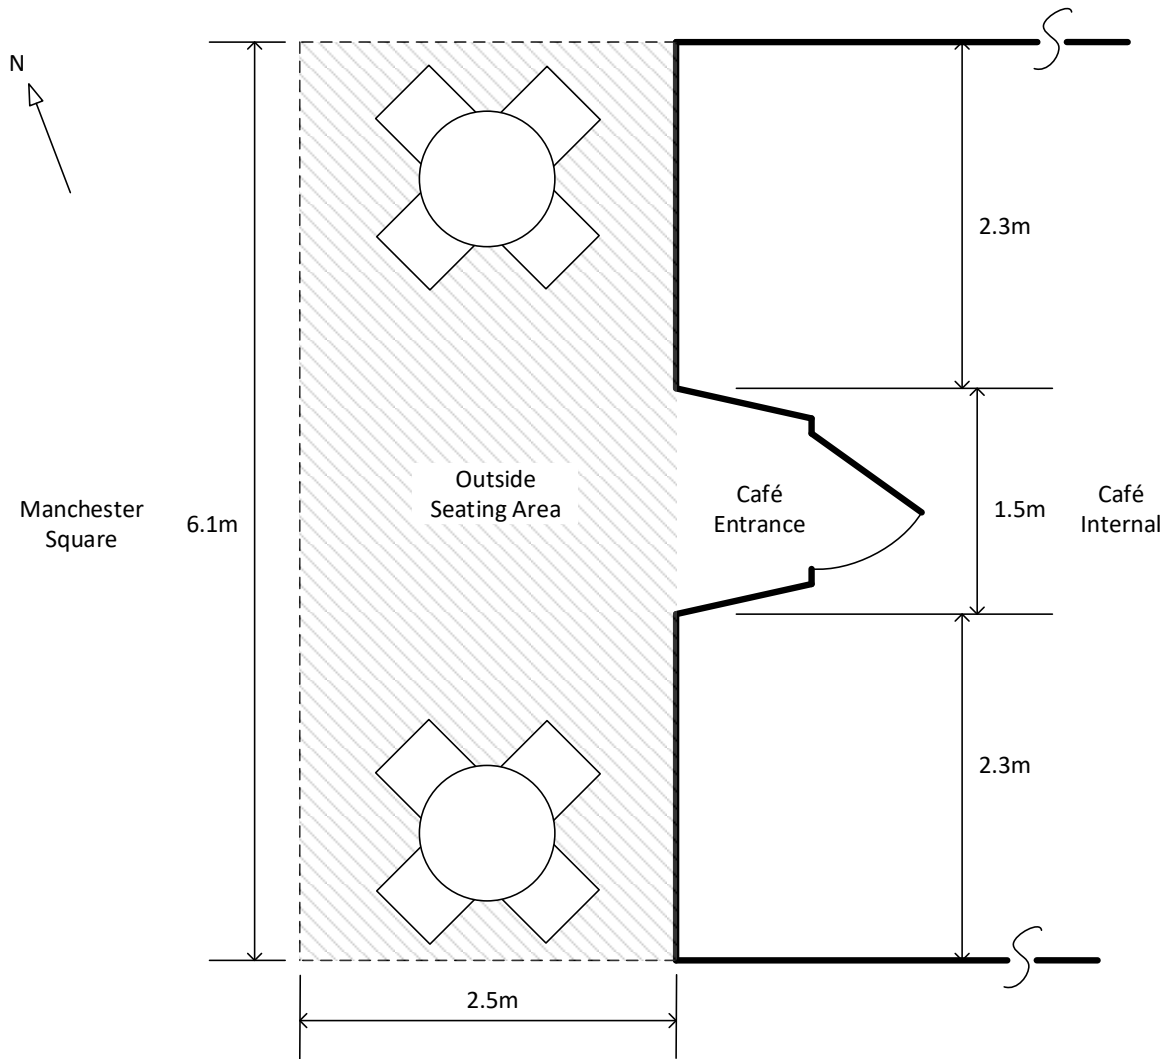

## PLAN VIEW OF OUTSIDE SEATING AREA

Scale 53:1

25/10/20