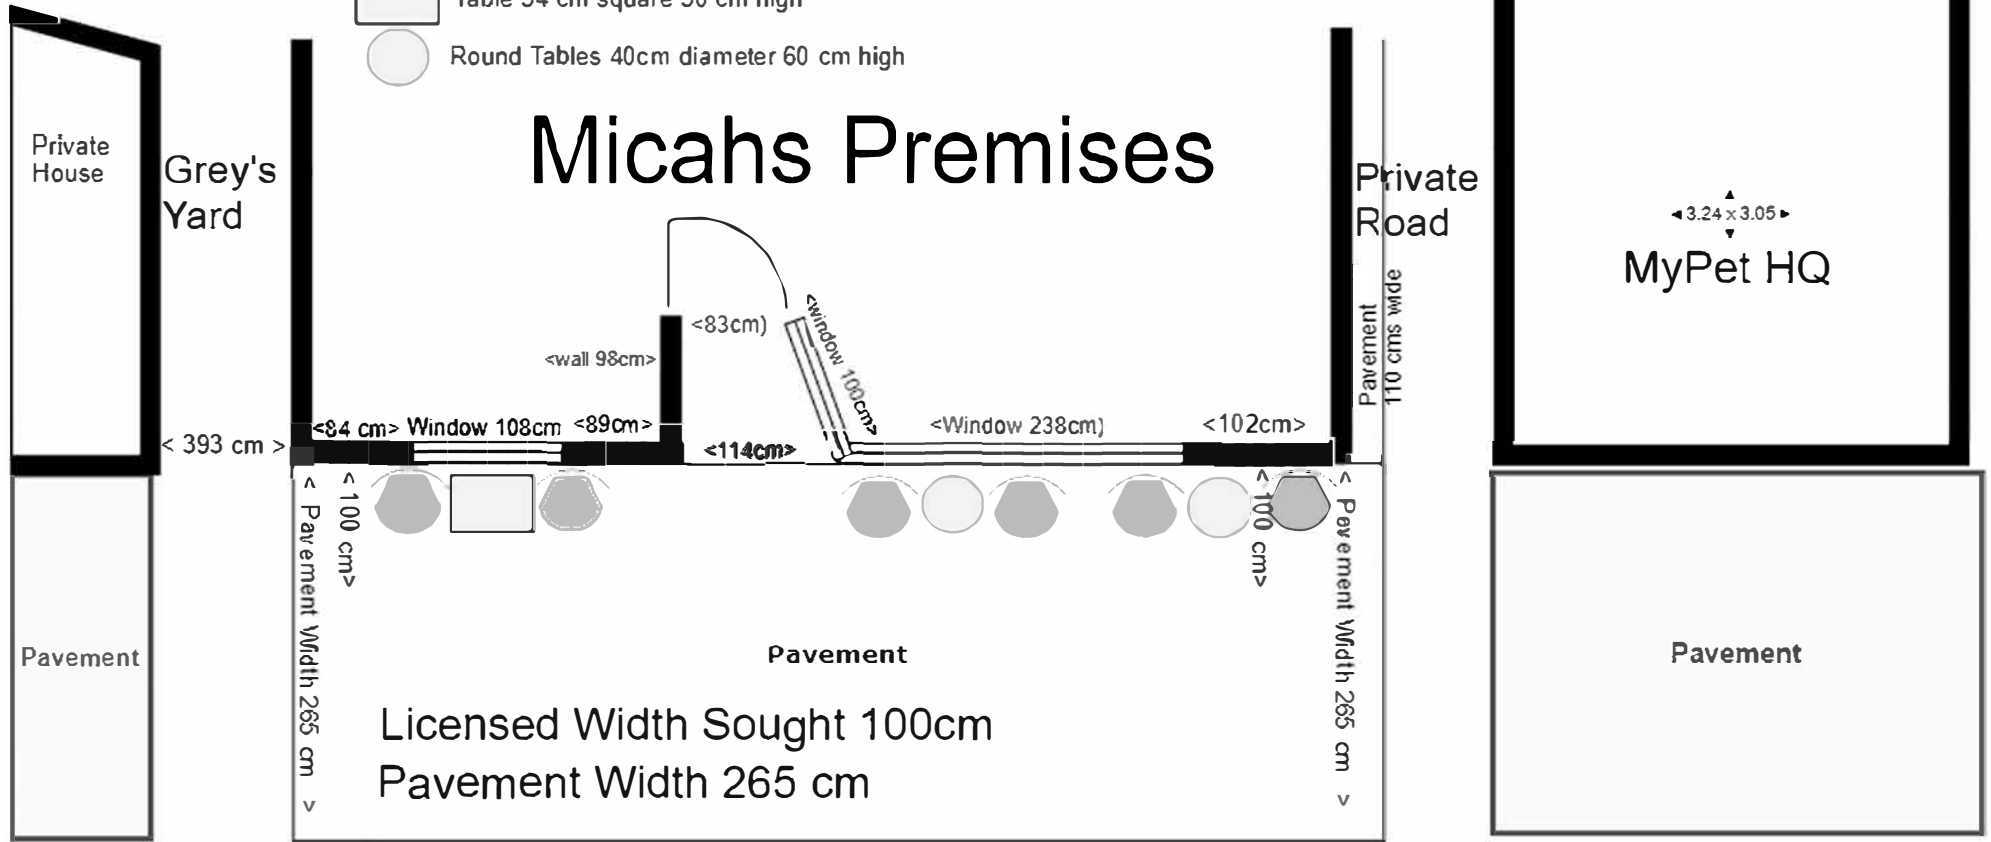

-  Chair 55cm width 40cm depth 92 cm height
-  Table 54 cm square 50 cm high
-  Round Tables 40cm diameter 60 cm high

<-----Pavement Length 7m 40cm-----> Seating as is

Scale 1:50 (1 cm=0.5m)

121

OLDGATE