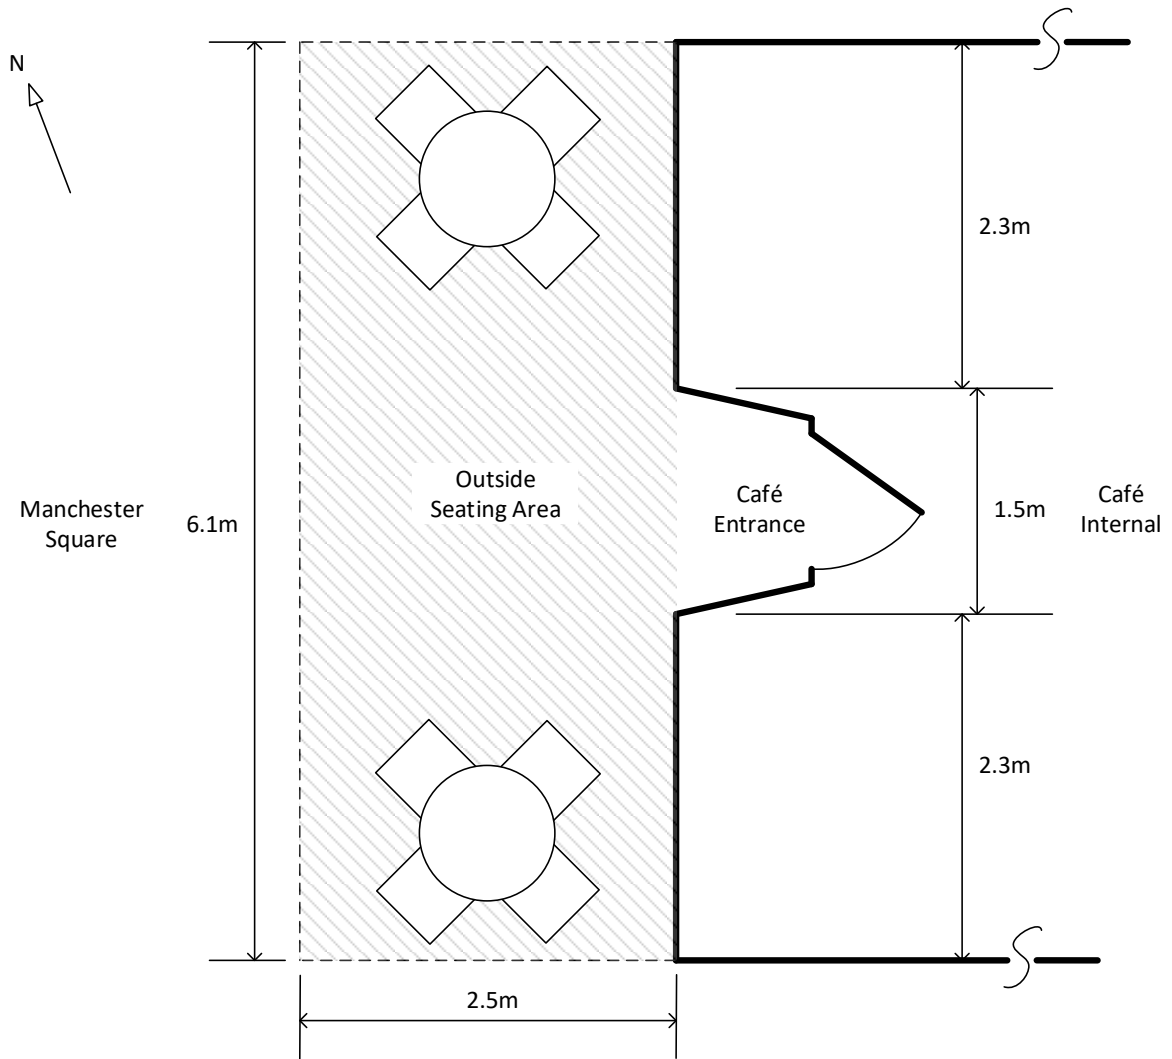

Rocky Road

Manchester Square, Bellingham, NE48 2AH

PLAN VIEW OF OUTSIDE SEATING AREA

Scale 53:1

25/10/20