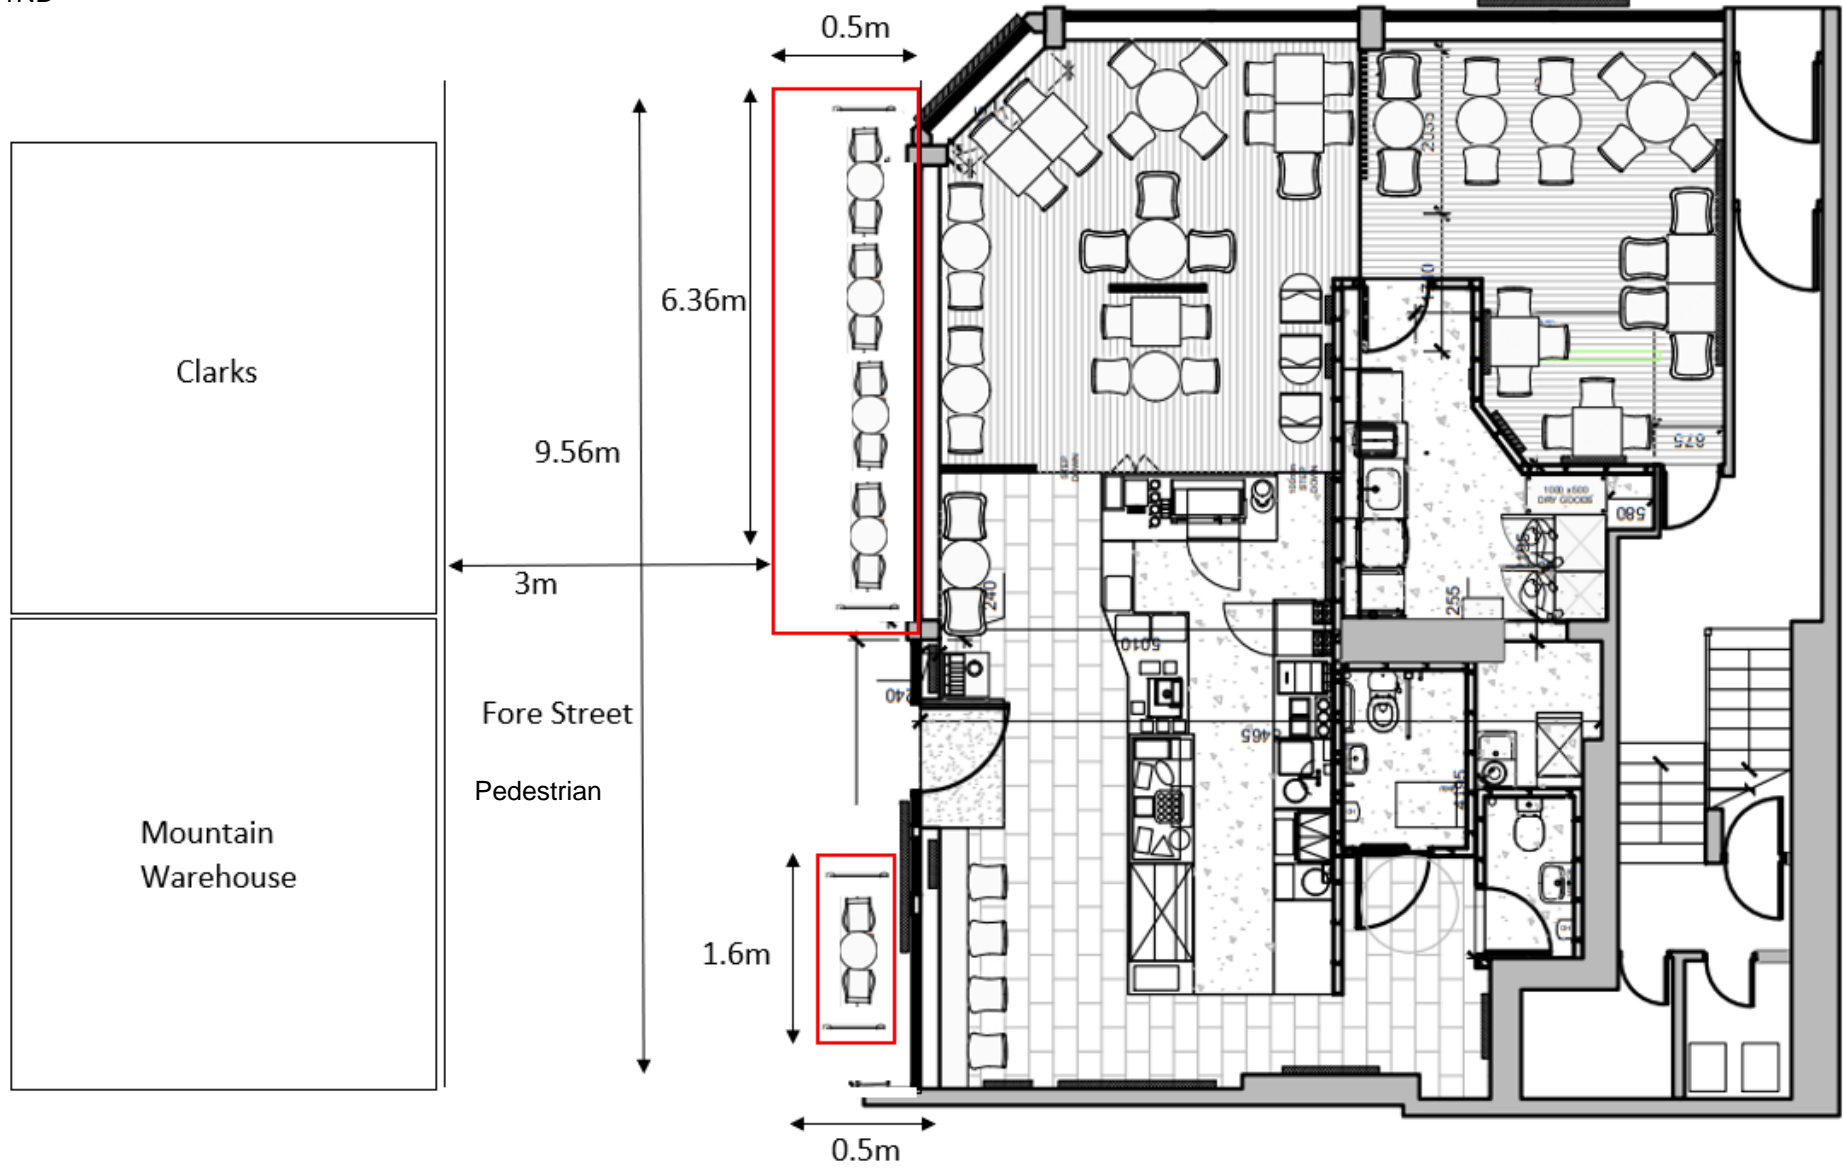

Costa external seating

Costa Coffee, Fore Street,
Hexham
NE46 1ND

Chair Dimensions:
495mm
521mm
876mm

Table Dimensions:
740mm tall
550mm wide

Clarks

9.56m

3m

Fore Street
Pedestrian

Mountain
Warehouse

6.36m

0.5m

1.6m

0.5m